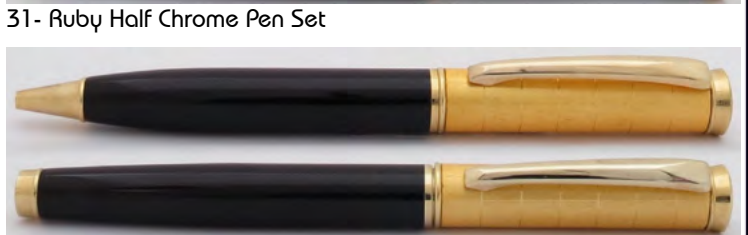

19- Optum Pen Set

27- Dream Pen Set

20- HP Black GT Pen Set

28- Horse Copper Pen Set

21- Mark Black CT Pen Set

29- Horse Steel Pen Set

22- Mark Black GT Pen Set

30- Raven Pen Set

23- Mark Half Black GT Pen Set

31- Ruby Half Chrome Pen Set

24- Mark Half Red GT Pen Set

32- Ruby Half Golden Pen Set

25- Mark White GT Pen Set

33- Ronaldo Pen Set

Pen Sets (Roller Ballpen + Ballpen)

34- Pride Black CT Pen Set

42- Ornate Black GT Pen Set

35- Pride Chrome Pen Set

43- Tuxedo Black CT Pen Set

36- Pride Red Pen Set

44- Tuxedo Red CT Pen Set

37- Pride DC GT Pen Set

45- Tuxedo Black GT Pen Set

38- Pride Golden Pen Set