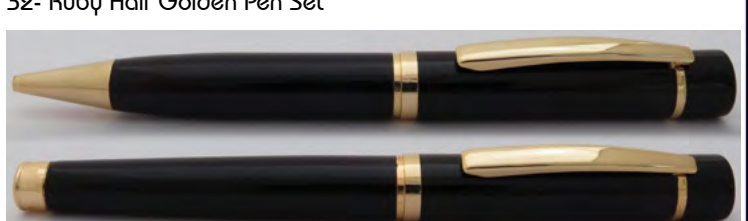

19- Optum Pen Set

27- Dream Pen Set

20- HP Black GT Pen Set

28- Horse Copper Pen Set

21- Mark Black CT Pen Set

29- Horse Steel Pen Set

22- Mark Black GT Pen Set

30- Raven Pen Set

23- Mark Half Black GT Pen Set

31- Ruby Half Chrome Pen Set

24- Mark Half Red GT Pen Set

32- Ruby Half Golden Pen Set

25- Mark White GT Pen Set

33- Ronaldo Pen Set

Pen Sets (Roller Ballpen + Ballpen)

34- Pride Black CT Pen Set

42- Ornate Black GT Pen Set

35- Pride Chrome Pen Set

43- Tuxedo Black CT Pen Set

36- Pride Red Pen Set

44- Tuxedo Red CT Pen Set

37- Pride DC GT Pen Set

45- Tuxedo Black GT Pen Set

38- Pride Golden Pen Set