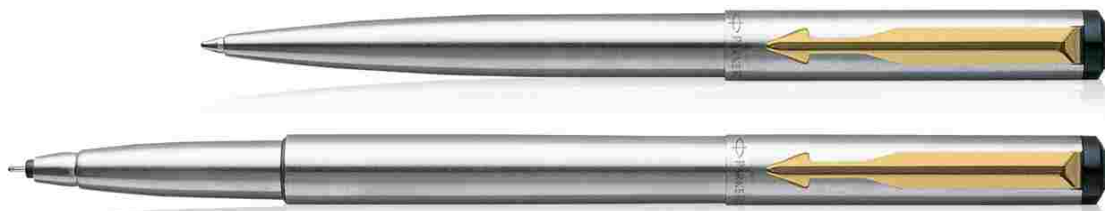

Rs. 400

Vector Matte Black CT Roller Ball Pen

Rs. 450

Vector Matte Black CT Fountain Pen

Rs. 500

Vector Stainless Steel GT Roller Ball Pen,
Ball Point Pen Set

Rs. 850

Vector Matte Black CT Roller Ball Pen,
Ball Point Pen Set