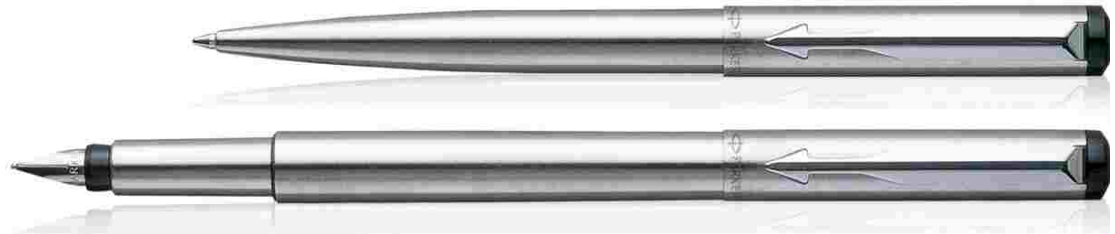

Vector Gold Ball Point Pen Rs. 550

Vector Gold Roller Ball Pen Rs. 600

Vector Gold Fountain Pen Rs. 650

Vector Stainless Steel CT Roller Ball Pen,
Ball Point Pen Set

Rs. 750

Vector Stainless Steel CT Fountain Pen,
Ball Point Pen Set